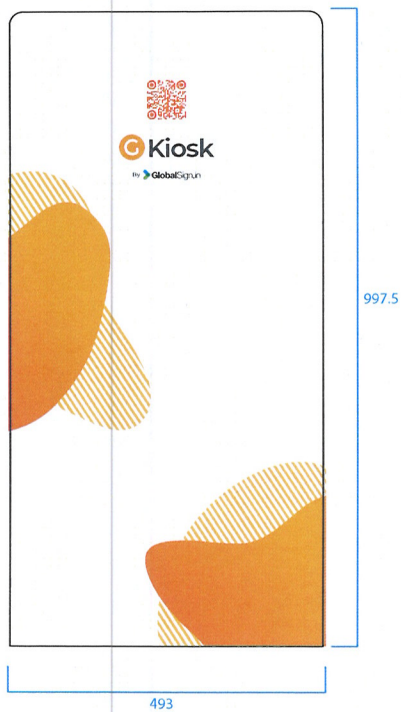

kiosk 2nd version - Revision 2

Magnetic print

Qty : 7sets

Front Side

Left Side

Front Side

Right Side

Back Side